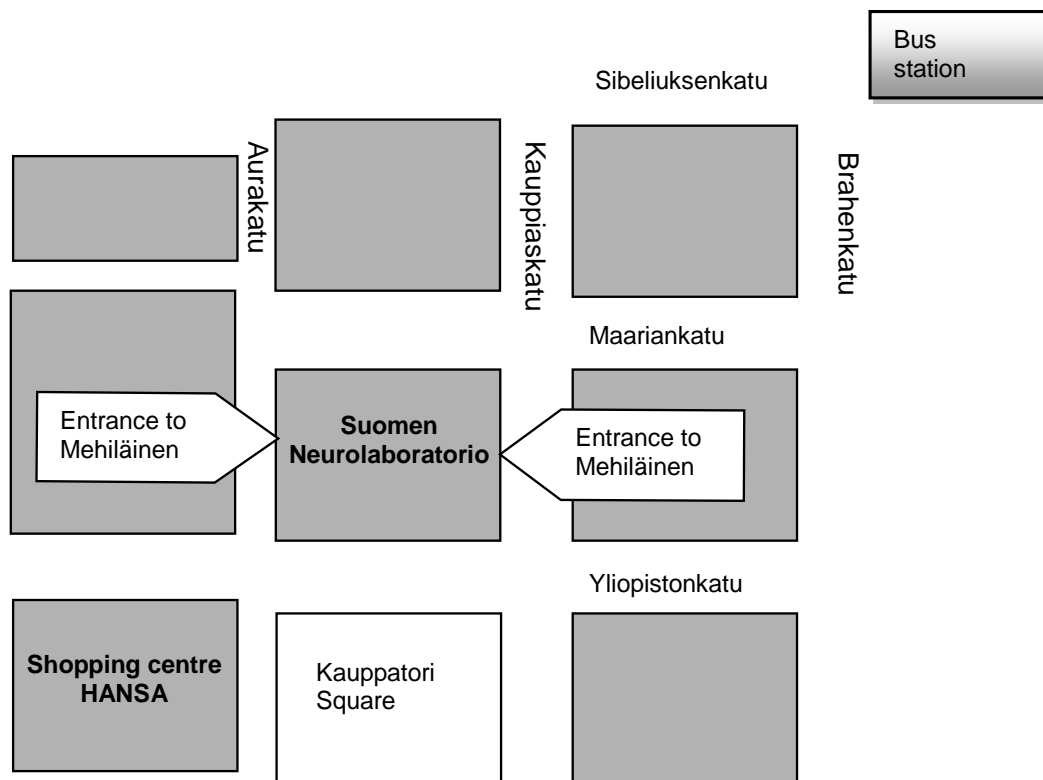

Directions to Neurolaboratorio:

Neurolaboratorio is located by the Kauppatori Square in Turku, in the Mehiläinen building, at Kauppiaskatu 8. You can find guiding to Neurolaboratorio from the corridors in the first floor.

Local bus stops are located at Kauppatori Square; long distance buses stop at the nearby bus station. Kerbside parking is limited, but ample parking space is available in the Louhi underground car park (entrance from Läntinen Pitkäkatu 12), which also offers direct access to Mehiläinen by lift.