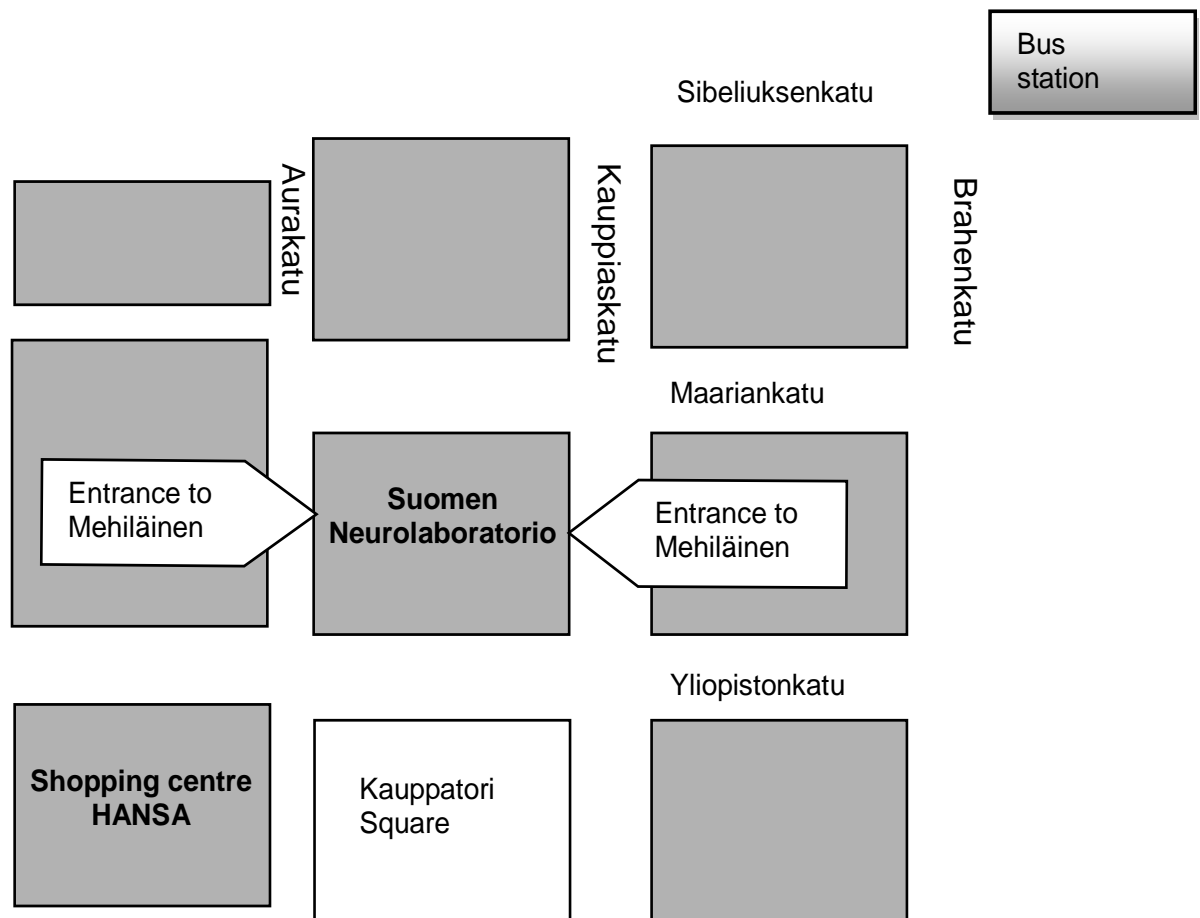

Directions to Neurolaboratorio:

Neurolaboratorio is located by the Kauppatori Square in Turku, in the Mehiläinen building, at Kauppiaskatu 8. Take the lift to the 2nd floor of the medical centre Mehiläinen, pass the lobby to a corridor behind the service desks, turn left and follow the signs.

Local bus stops are located at Kauppatori Square; long distance buses stop at the nearby bus station. Kerbside parking is limited, but ample parking space is available in the Louhi underground car park (entrance from Läntinen Pitkätatu 12), which also offers direct access to Mehiläinen by lift.